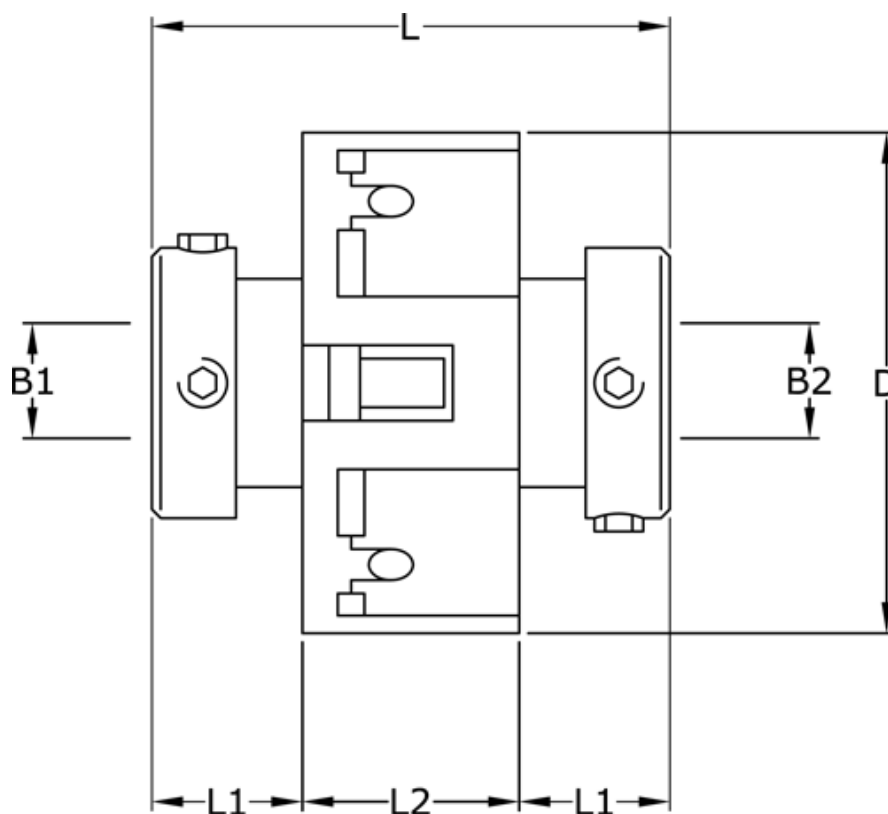

Article number: 3322203703838

Description: Uni-Lat Coupling size 203.70.38.38  
set screw hub, bore 14/14 mm

## Measures

B1	= 14
B2	= 14
D	= 70
L	= 74.0
L1	= 28.5
L2	= 17.0
Screw	= M6